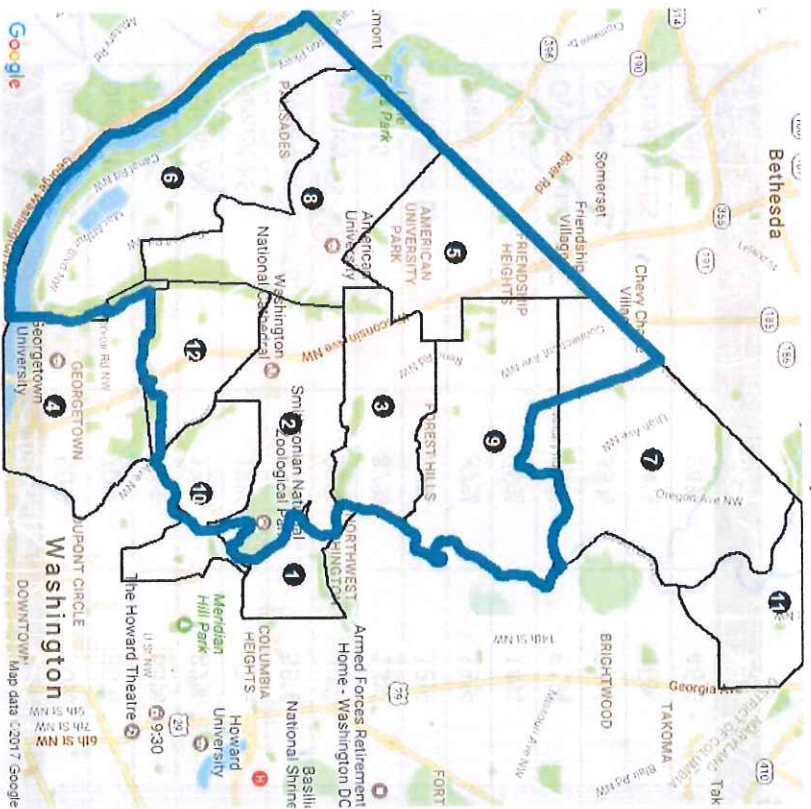

Ward 3 In-Boundary (IB) and Out-of-Boundary (OOB)

School Name	2014 % IB	2014 % OOB	2015 % IB	2015 % OOB	2016 % IB	2016 % OOB	Wilson % IB	Wilson % OOB
Bancroft ES	50%	50%	53%	47%	58%	42%	59%	41%
Deal MS	70%	30%	70%	30%	63%	37%	70%	30%
Eaton ES	38%	63%	45%	55%	55%	45%	69%	31%
Hardy MS	13%	87%	15%	85%	24%	76%	34%	66%
Hearst ES	18%	82%	27%	73%	48%	52%	61%	39%
Hyde-Addison ES	41%	59%	41%	59%	43%	57%	54%	46%
Janney ES	92%	8%	94%	6%	94%	6%	96%	4%
Key ES	87%	13%	83%	17%	84%	16%	87%	13%
Lafayette ES	88%	12%	87%	13%	88%	12%	91%	9%
Mann ES	87%	13%	85%	15%	82%	18%	92%	8%
Murch ES	86%	14%	86%	14%	76%	24%	88%	12%
Oyster-Adams EC	39%	61%	42%	58%	45%	55%	60%	40%
Shepherd ES	33%	67%	34%	66%	40%	60%	42%	58%
Stodert ES	84%	16%	83%	17%	71%	29%	94%	6%
Wilson HS	54%	46%	57%	43%	59%	41%	59%	41%
<b>Total 3-18 Yr Olds:</b>	<b>61%</b>	<b>39%</b>	<b>63%</b>	<b>37%</b>	<b>64%</b>	<b>36%</b>	<b>71%</b>	<b>29%</b>

### Wilson Elementary School Feeder Pattern Map

Wilson HS Elementary Schools

Wilson HS Middle Schools

1	Bancroft ES	4	Hyde-Addison ES	7	Lafayette ES	10	Oyster-Adams EC
2	Eaton ES	5	Janney ES	8	Man ES	11	Shepherd ES
3	Hearst ES	6	Key ES	9	Murch ES	12	Stoddert ES