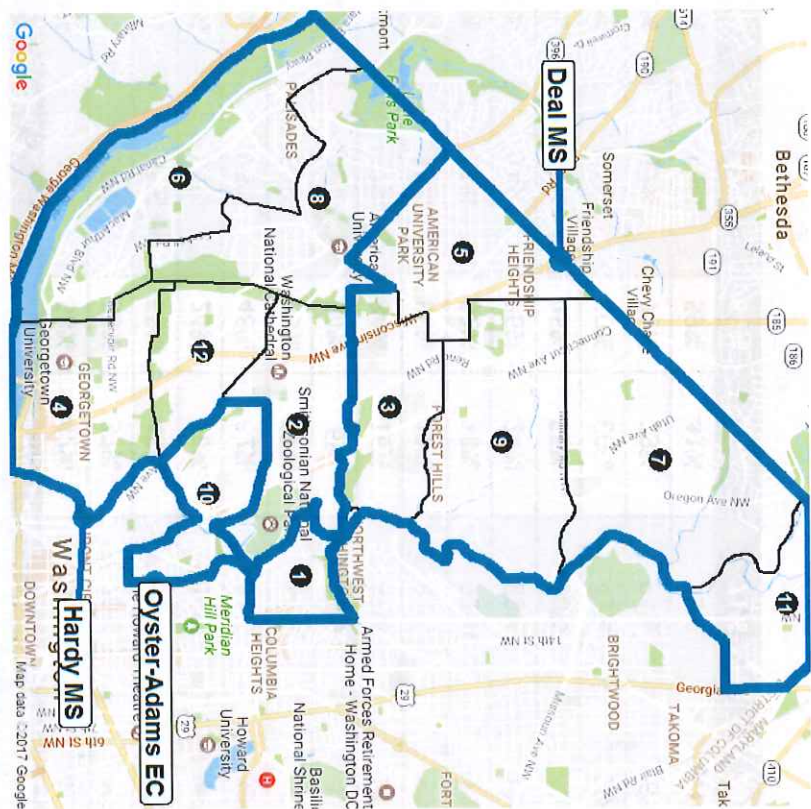

Ward 3 In-Boundary (IB) and Out-of-Boundary (OOB)

School Name	2014 % IB	2014 % OOB	2015 % IB	2015 % OOB	2016 % IB	2016 % OOB	Wilson % IB	Wilson % OOB
Bancroft ES	50%	50%	53%	47%	58%	42%	59%	41%
Deal MS	70%	30%	70%	30%	63%	37%	70%	30%
Eaton ES	38%	63%	45%	55%	55%	45%	69%	31%
Hardy MS	13%	87%	15%	85%	24%	76%	34%	66%
Hearst ES	18%	82%	27%	73%	48%	52%	61%	39%
Hyde-Addison ES	41%	59%	41%	59%	43%	57%	54%	46%
Janney ES	92%	8%	94%	6%	94%	6%	96%	4%
Key ES	87%	13%	83%	17%	84%	16%	87%	13%
Lafayette ES	88%	12%	87%	13%	88%	12%	91%	9%
Mann ES	87%	13%	85%	15%	82%	18%	92%	8%
Murch ES	86%	14%	86%	14%	76%	24%	88%	12%
Oyster-Adams EC	39%	61%	42%	58%	45%	55%	60%	40%
Shepherd ES	33%	67%	34%	66%	40%	60%	42%	58%
Stodert ES	84%	16%	83%	17%	71%	29%	94%	6%
Wilson HS	54%	46%	57%	43%	59%	41%	59%	41%
<b>Total 3-18 Yr Olds:</b>	<b>61%</b>	<b>39%</b>	<b>63%</b>	<b>37%</b>	<b>64%</b>	<b>36%</b>	<b>71%</b>	<b>29%</b>

### Wilson Elementary School Feeder Pattern Map

Wilson HS Elementary Schools

Wilson HS Middle Schools

1	Bancroft ES	4	Hyde-Addison ES	7	Lafayette ES	10	Oyster-Adams EC
2	Eaton ES	5	Janney ES	8	Man ES	11	Shepherd ES
3	Hearst ES	6	Key ES	9	Murch ES	12	Stoddert ES